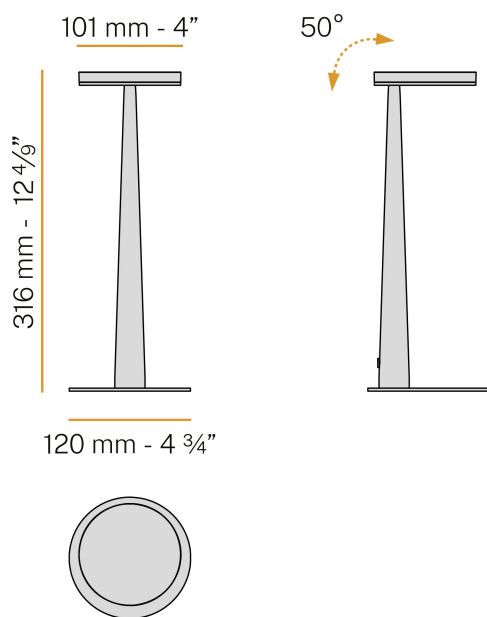

PANZERI

Bella

220-240V AC dimmable (Step DIM)

C05201.011.0509

● white

Data sheet

CODE	C05201.011.0509
SYSTEM POWER CONSUMPTION	5W
EFFICACY	77.6lm/W
LIGHT SOURCE	LED
LIGHT SOURCE LIFETIME	L80 (B10) 70.000h
COLOUR TEMPERATURE	2700K Ra>90
LIGHT DISTRIBUTION	adjustable
POWER SUPPLY	220-240V AC
FREQUENCY	50/60Hz
ELECTRICAL CONFIGURATION	dimmable (Step DIM)
DRIVER	integrated included
NOMINAL LUMINOUS FLUX	460lm
LUMEN OUTPUT	388lm
EFFICIENCY	84.3%
WEIGHT	0,84 Kg
PROTECTION DEGREE	IP20
COLOUR TOLLERANCES	SDCM 3
PACKING DIMENSIONS (CM)	17,0 x 40,0 x 16,0

Table lighting fixture for interiors, with swivelling light beam.
Pickled sheet metal bearing base in polyacrylic paint.
Body in tapered steel tube in white, black, bronze, mat brass or titanium polyacrylic paint.
Turned brass joint in polyacrylic paint.
Die-cast aluminium structure in polyacrylic paint.
Die-cast aluminium swivelling head in polyacrylic paint.
Modelled acrylic diffuser with mat finish.
Aluminium closing disk in polyacrylic paint.
Push-button to adjust luminosity according to 5 levels of visual comfort.
Equipped with a 1,4m (55,1") long power cable with jack connector and adapter plug.

Technical drawing

Polar diagram